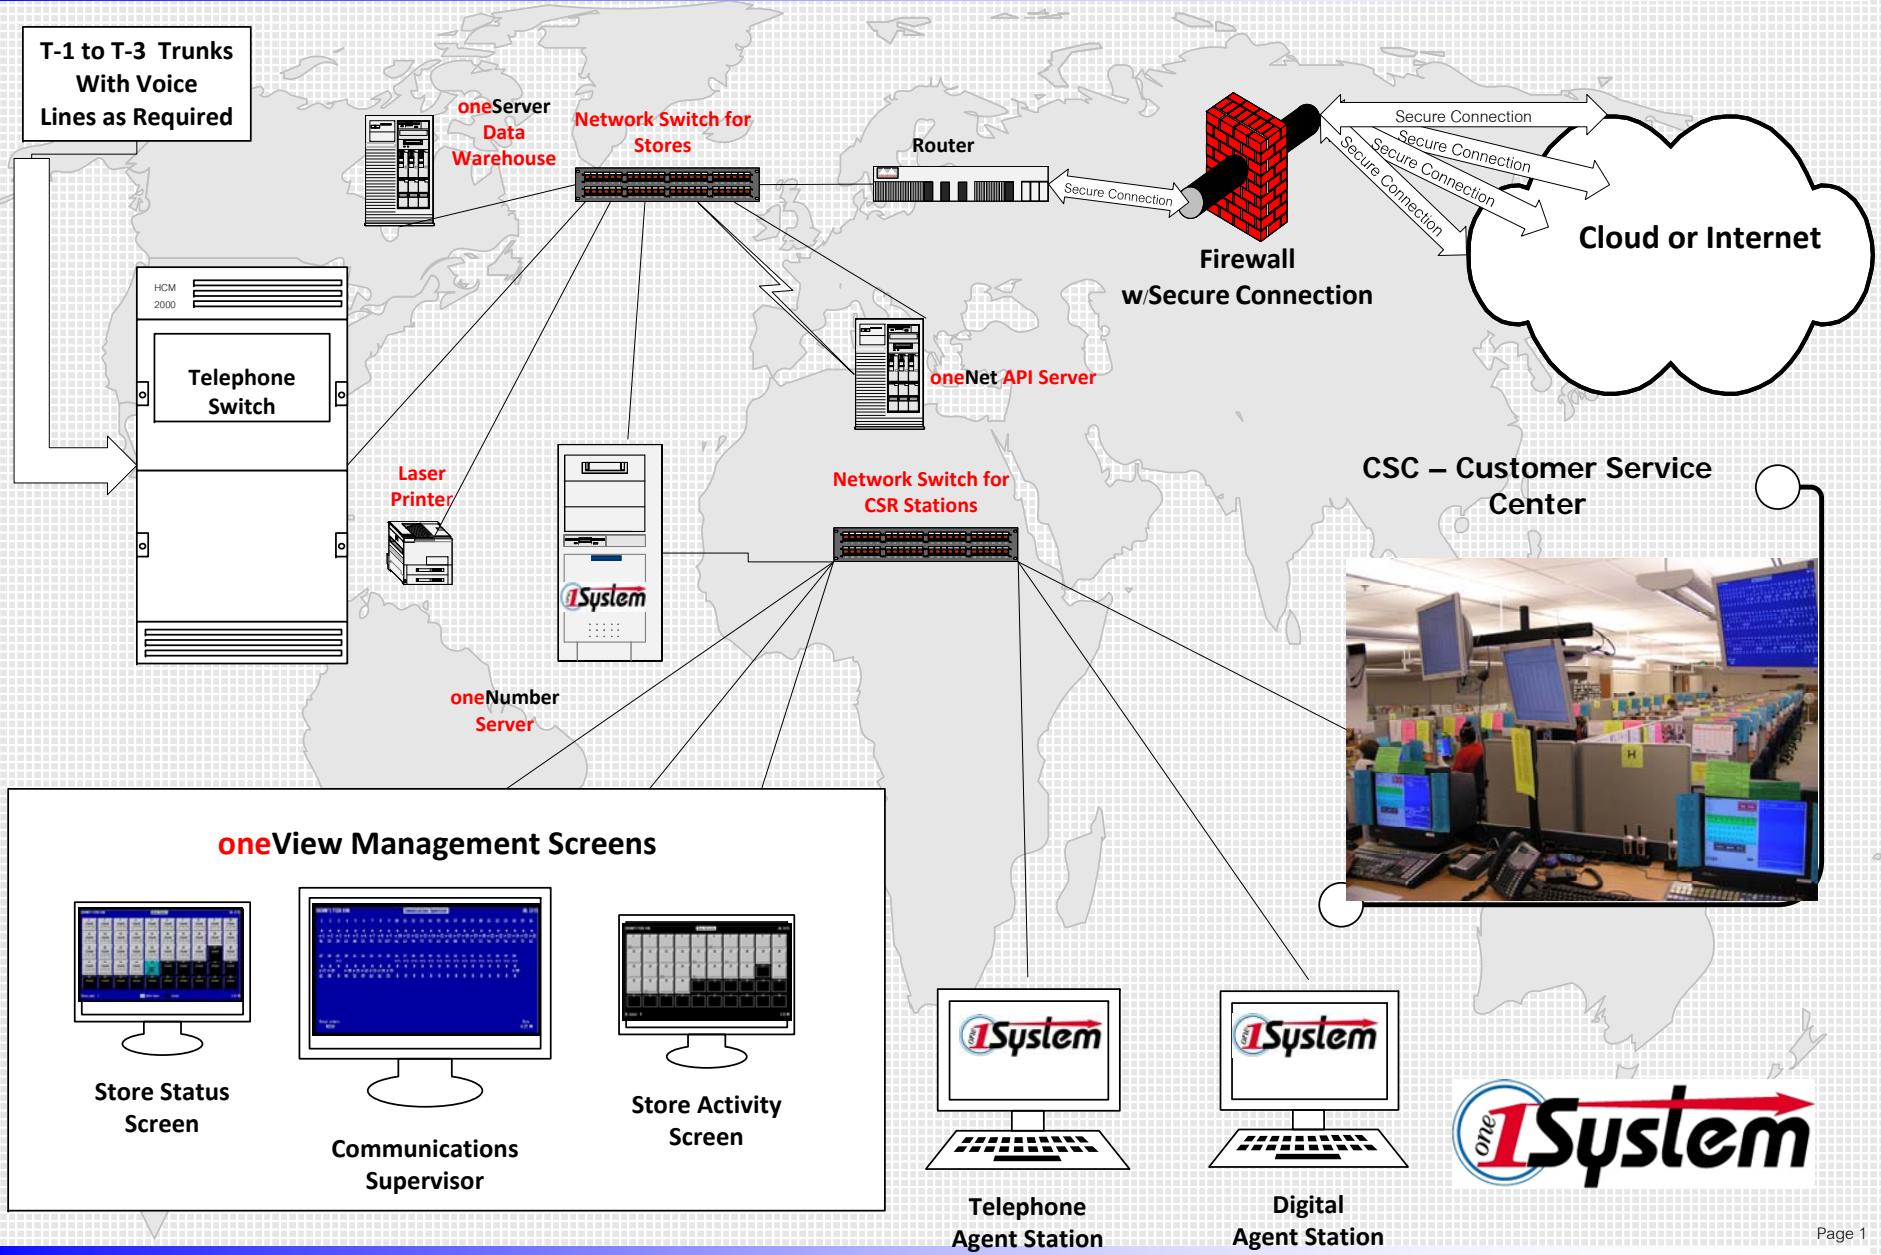

oneNumber Connectivity - Option # 1 Internet - Secure Connection

Option # 1 - Internet - Secure Connection - Page 2

Call Center Hardware Option # 1 Internet VPN Connected Store

Main Call Center Computer

oneNumber Server

Dell Dual Core or Intel Based Server/Size & Configuration Varies
System Monitor
Standard 101 Keyboard
CD ROM - USB
Intel Network Cards
10/100/1000

Hardware Network Options
Network Switches
Routers

Report Printer Options
Laser Printers
Inkjet Printers

oneNet Server

Dell Quad Core Server/Size & Configuration Varies

oneServer Server

Dell Quad Core Server/Size & Configuration Varies

Agent Stations

CSR Screen Options
Axel 70 or 75 Series Units with VGA Color Monitors
HP Network Terminals w/Microsoft Embedded
PCs Running PUTTY or Similar
Wombat, Tipro or other expanded Keyboards.

Telephone Switch

Lucent Definity
Nortel Meridian
Avaya
Asterisk
Other Switches may be integrated on a project basis.

oneLook Screens

CSR Control Screen Options
Axel 70 or 75 Series Units with VGA Color Monitors
HP Network Terminals w/Microsoft Embedded
PCs Running PUTTY or Similar
Standard 101 Keyboards