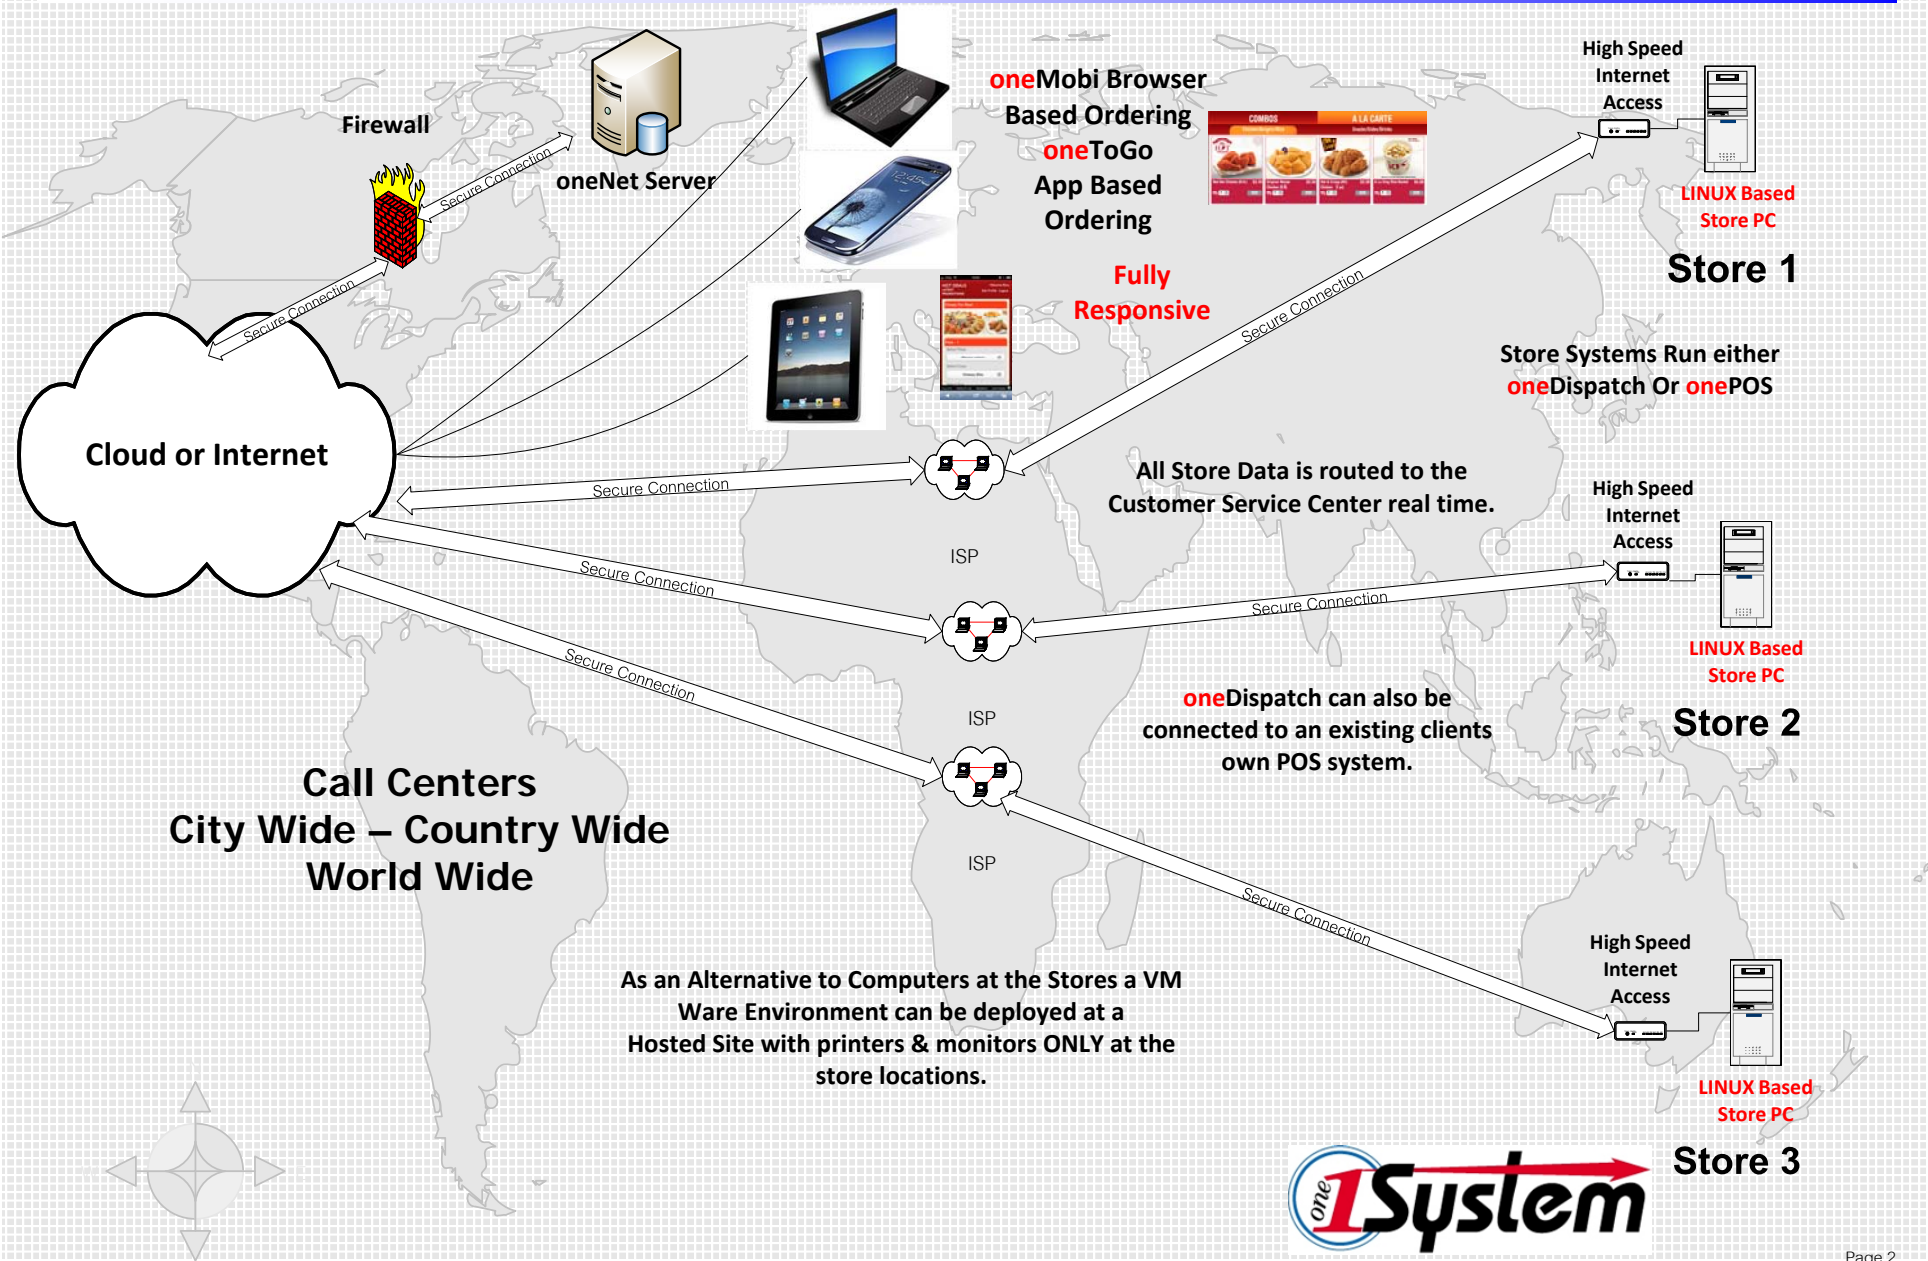

oneNumber Connectivity - Option # 1 Internet - Secure Connection

Option # 1 - Internet - Secure Connection - Page 2

Call Center Hardware Option # 1 Internet VPN Connected Store

Main Call Center Computer

oneNumber Server

Dell Dual Core or Intel Based Server/Size & Configuration Varies
System Monitor
Standard 101 Keyboard
CD ROM - USB
Intel Network Cards
10/100/1000

Hardware Network Options
Network Switches
Routers

Report Printer Options
Laser Printers
Inkjet Printers

oneNet Server

Dell Quad Core Server/Size & Configuration Varies

oneServer Server

Dell Quad Core Server/Size & Configuration Varies

Agent Stations

CSR Screen Options
Axel 70 or 75 Series Units with VGA Color Monitors
HP Network Terminals w/Microsoft Embedded
PCs Running PUTTY or Similar
Wombat, Tipro or other expanded Keyboards.

Telephone Switch

Lucent Definity
Nortel Meridian
Avaya
Asterisk
Other Switches may be integrated on a project basis.

oneLook Screens

CSR Control Screen Options
Axel 70 or 75 Series Units with VGA Color Monitors
HP Network Terminals w/Microsoft Embedded
PCs Running PUTTY or Similar
Standard 101 Keyboards